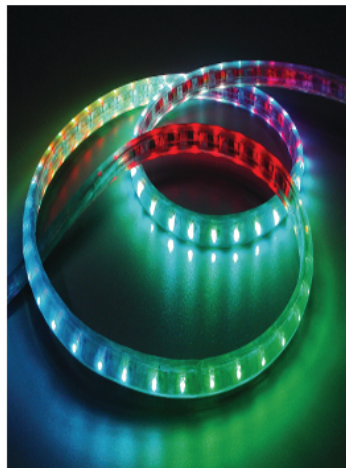

LED
LIGHTING
CONCEPTS

Suppliers of colour
changing LED lighting
products that give you
the WOW factor !

LED Lighting Concepts Ltd
Unit 1, Faber Castell Ind Est.
Fermoy, Co Cork, Ireland
Tel - 025 40626

E-Mail - info@ledlightingconcepts.ie
Web - www.ledlightingconcepts.ie