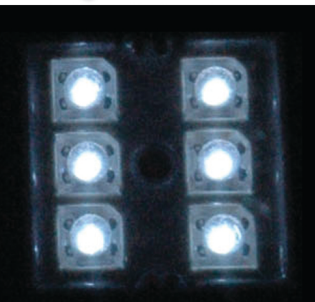

Item Code	LED Colour	LED's per Unit	Watts per Unit	Dimension and Size mm	Light Projection
W1200N	RGB	360	25W	320x145x225	20m
W1000A	BGRWY RGB	18	18W	600x120x100	20m
W1400N	RGB	36	64.8W	1200x122x52	20m
W1410N	RGB	12	21.6W	400x122x52	20m